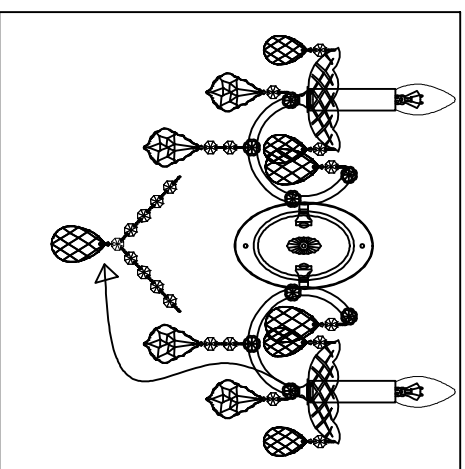

Specification of installation

- In order to ensure safety use, please notice the following items:
- .Read and understand the whole Specification.
- .Suitable for the use of 220~240v and 50~60Hz.
- .Please wear gloves as installation and avoid rot on the surface of plating.
- .Must be installed on the fixed places and be checked annually.
- .Please turn off the lighting source by soft cloth as cleaning prohibited to use of rotted detergent.
- .Please connect with the local sales service center when there are any abnormality.

- 1: Hangs Taiwan
- 2: Terminal
- 3: Squid
- 4: Side dish
- 5: Casing
- 6: E14 bulb
- 7: Crystal

FIGTURE SIZE:

E: 220MM

H: 400MM

W: 320MM