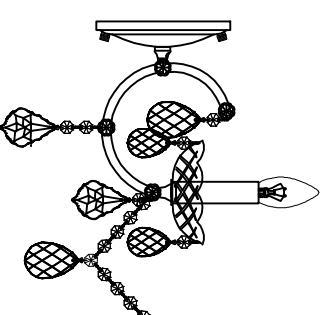

Specification of installation

- In order to ensure safety use, please notice the following items:
- .Read and understand the whole Specification.
- .Suitable for the use of 220~240v and 50~60Hz.
- .Please wear gloves as installation and avoid rot on the surface of plating.
- .Must be installed on the fixed places and be checked annually.
- .Please turn off the lighting source by soft cloth as cleaning prohibited to use of rotted detergent.
- .Please connect with the local sales service center when there are any abnormality.

- 1: Hangs Taiwan
- 2: Terminal
- 3: Squid
- 4: Side dish
- 5: Casing
- 6: E14 bulb
- 7: Crystal

FIGTURE SIZE:

E: 220MM

H: 400MM

W: 320MM