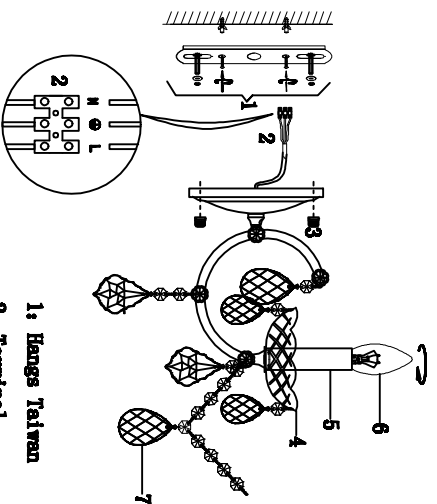

Specification of installation

- In order to ensure safety use, please notice the following items:
- .Read and understand the whole Specification.
- .Suitable for the use of 220~240v and 50~60Hz.
- .Please wear gloves as installation and avoid rot on the surface of plating.
- .Must be installed on the fixed places and be checked annually.
- .Please turn off the lighting source by soft cloth as cleaning prohibited to use of rotted detergent.
- .Please connect with the local sales service center when there are any abnormality.

- 1: Hangs Taiwan
- 2: Terminal
- 3: Squid
- 4: Side dish
- 5: Casing
- 6: E14 bulb
- 7: Crystal

FIGTURE SIZE:

E: 220MM

H: 400MM

W: 320MM