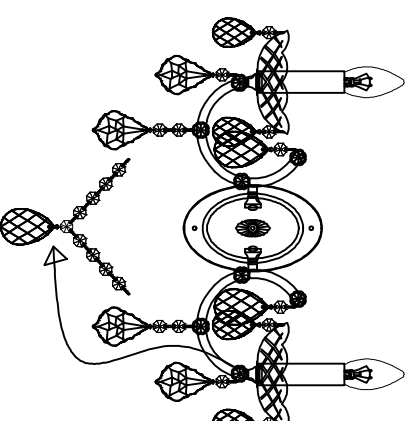

Specification of installation

- In order to ensure safety use, please notice the following items:
- .Read and understand the whole Specification.
- .Suitable for the use of 220~240v and 50~60Hz.
- .Please wear gloves as installation and avoid rot on the surface of plating.
- .Must be installed on the fixed places and be checked annually.
- .Please turn off the lighting source by soft cloth as cleaning prohibited to use of rotted detergent.
- .Please connect with the local sales service center when there are any abnormality.

- 1: Hangs Taiwan
- 2: Terminal
- 3: Squid
- 4: Side dish
- 5: Casing
- 6: E14 bulb
- 7: Crystal

FIGTURE SIZE:

E: 220MM

H: 400MM

W: 320MM